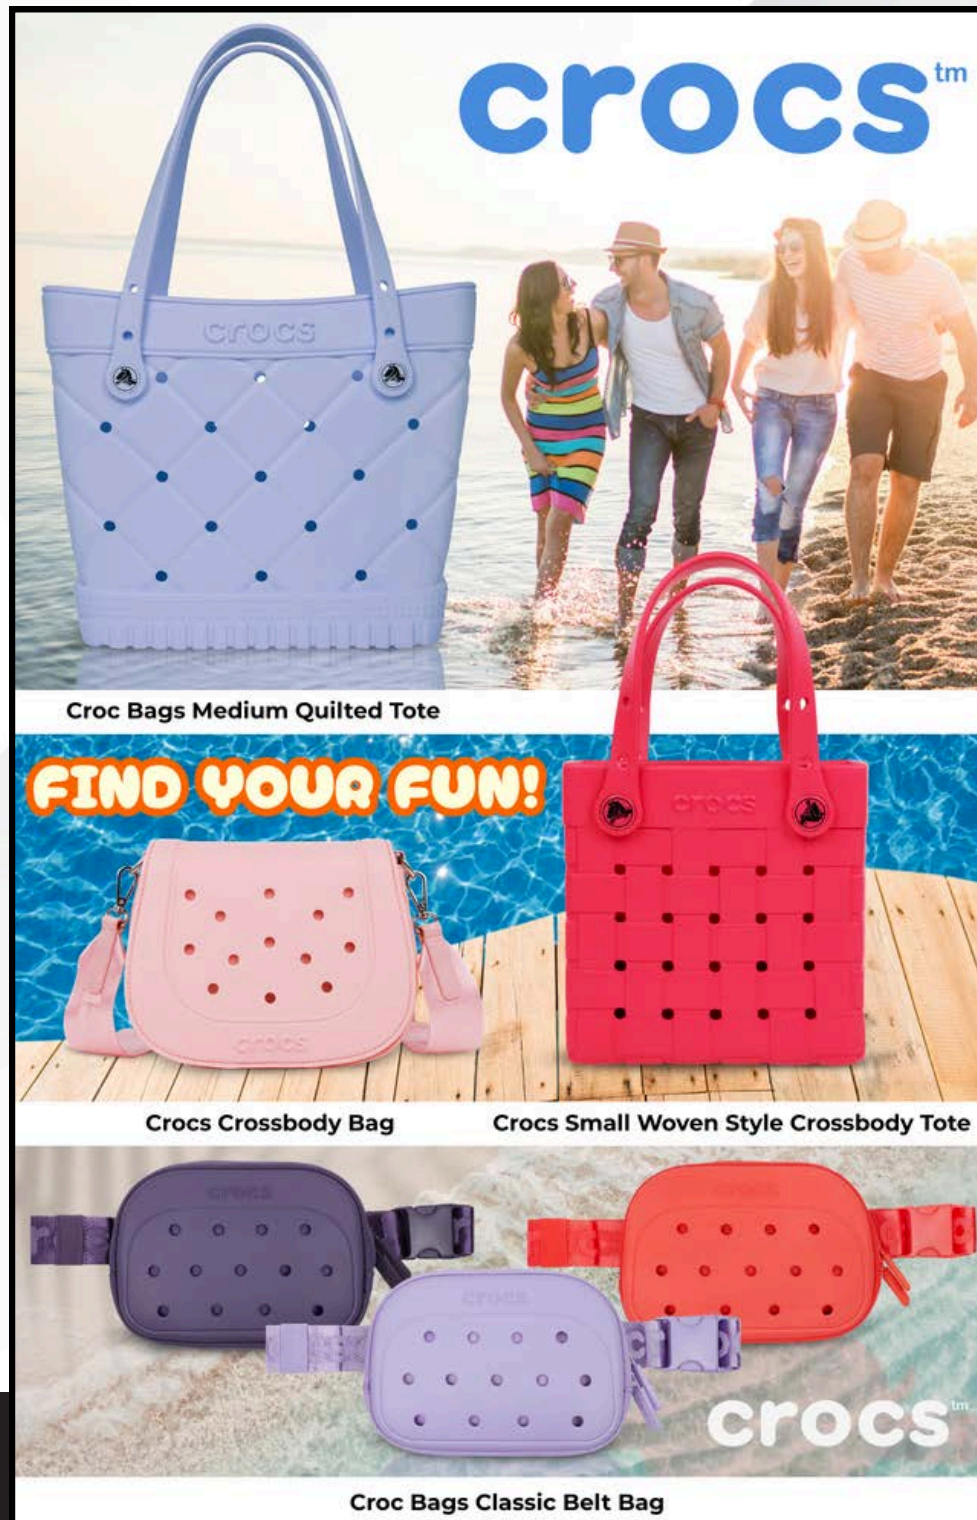

Who is PremStar?

Strengthening Customer Relationships

ENGAGE → REWARD → RETAIN → ELEVATE

- **Engage:** Inspire participation
- **Reward:** Deliver meaningful value
- **Retain:** Build lasting loyalty
- **Elevate:** Create brand advocates

The **PremStar** Advantage