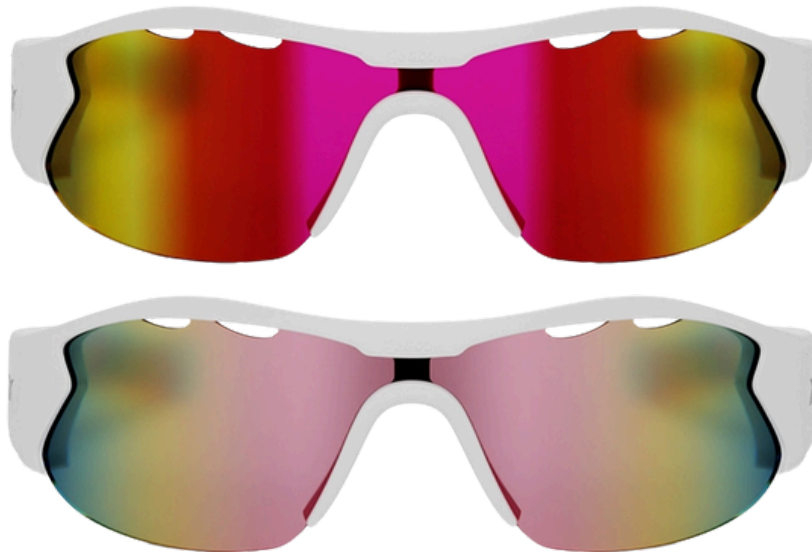

(Available in Red, Pink & Black)

Model #: 226AC402623

MSRP: \$378.00

CRUISE INTO SUMMER STYLE

**Frances Valentine
Tootsie Tote Suede Leather**

(Available in Pink & Fern)

Model #: 226AC404013

MSRP: \$398.00

FRANCES VALENTINE

**Frances Valentine
Pouf Bag w/ Floral Embroidery Velvet**

(Available in Navy/Silver & Black/Gold)

Model #: 525AC411312

MSRP: \$298.00

Lucyd x Reebok Eyewear
Reebok Octane Smart Mirror Polarized Eyewear
Model #: LCD010-20, LCD010-21, LCD010-25
MSRP: \$199.00

Lucyd x Reebok Eyewear
Reebok Flash Smart Mirror Polarized Eyewear
Model #: LCD010-30, LCD010-31
MSRP: \$199.00

Lucyd x Reebok Eyewear
Reebok Nitrous Smart Eyewear
Model #: LCD010-41, LCD010-45, LCD010-40
MSRP: \$199.00